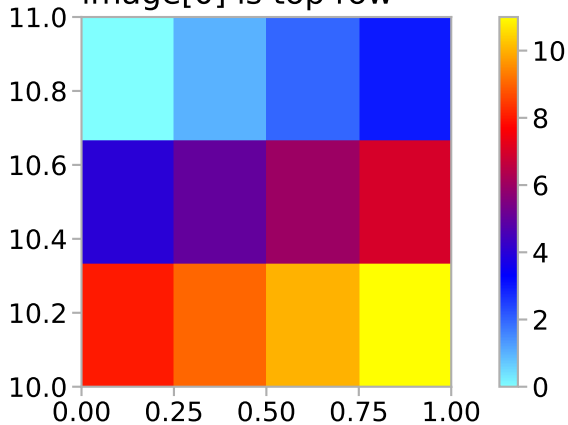

image[0] is top row

image[0] is bottom row